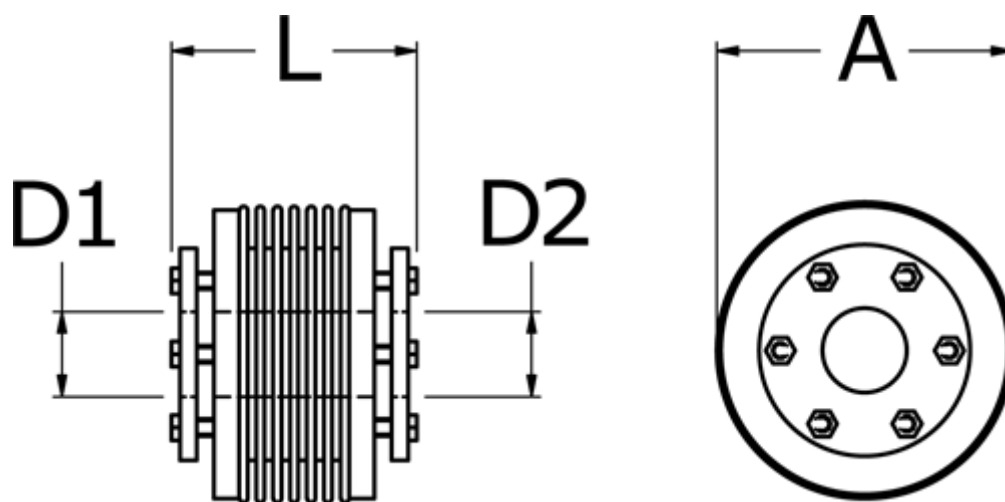

# Data Sheet

Article number: 3330503001022550

Description: Bellow coupling type 5 size300  
Length 102 mm, bore 25/50 mm

## Measures

A	= 110
D1	= 25
D2	= 50
L	= 102
Nom. torque NM (Tkn)	= 300